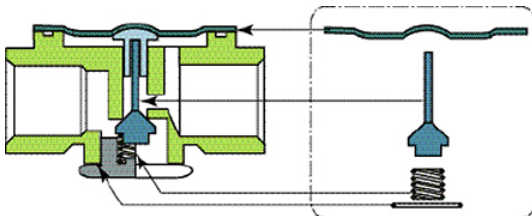

Kit Pilot 263 SS PN25 bar

| Description | References |
|-------------|------------|
| Kit pilot | 161894 |

Kit with:

Pilot delivered with standard spring 1,4-12 bar (green).

| Description | References |
|-------------|------------|
| Kit springs | 161895 |

Kit with:

1 spring for range:

- 0,1 up to 2 bar (red)
- 1,4 up to 12 bar (green)
- 7 up to 21 bar (stainless steel)

| Description | References |
|-------------|------------|
| Kit joints | 161896 |

Kit with: