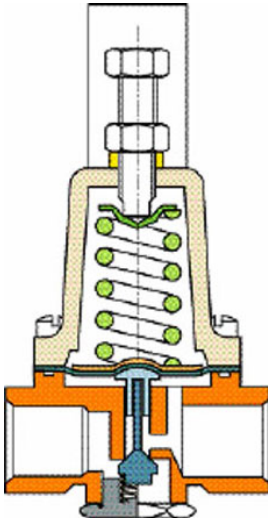

Kit Pilot 263 SS PN25 bar

| Description | References |
|-------------|------------|
| Kit pilot | 161894 |

Kit with:

Pilot delivered with standard spring 1,4-12 bar (green).

| Description | References |
|-------------|------------|
| Kit springs | 161895 |

Kit with:

1 spring for range:

- 0,1 up to 2 bar (red)
- 1,4 up to 12 bar (green)
- 7 up to 21 bar (stainless steel)

| Description | References |
|-------------|------------|
| Kit joints | 161896 |

Kit with:

All O'rings, diaphragm spring and obtuator.