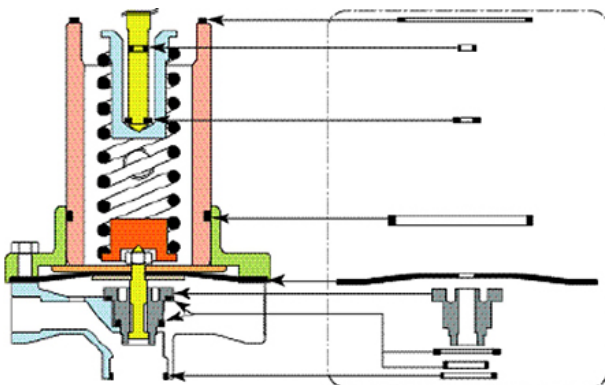

Kit Pilot IS-14 PN10-16-25 bar

Description	References
Kit pilot	161897

Kit with:

Pilot

Range:

Difference of pressure from 0,1 up to 0,9 bar.

Description	References
Kit springs	161898

Kit with:

1 spring

Description	References
Kit joints	161899

Kit with:

All O'rings.