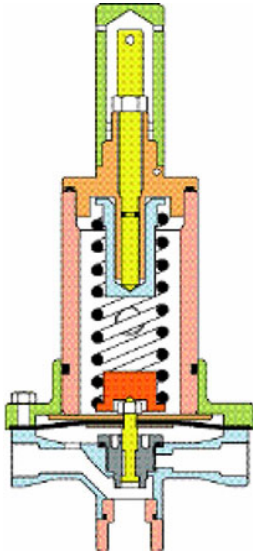

Kit Pilot IS-14 PN10-16-25 bar

Description	References
Kit pilot	161897

Kit with:

Pilot

Range:

Difference of pressure from 0,1 up to 0,9 bar.

Description	References
Kit springs	161898

Kit with:

1 spring

Description	References
Kit joints	161899

Kit with:

All O'rings.